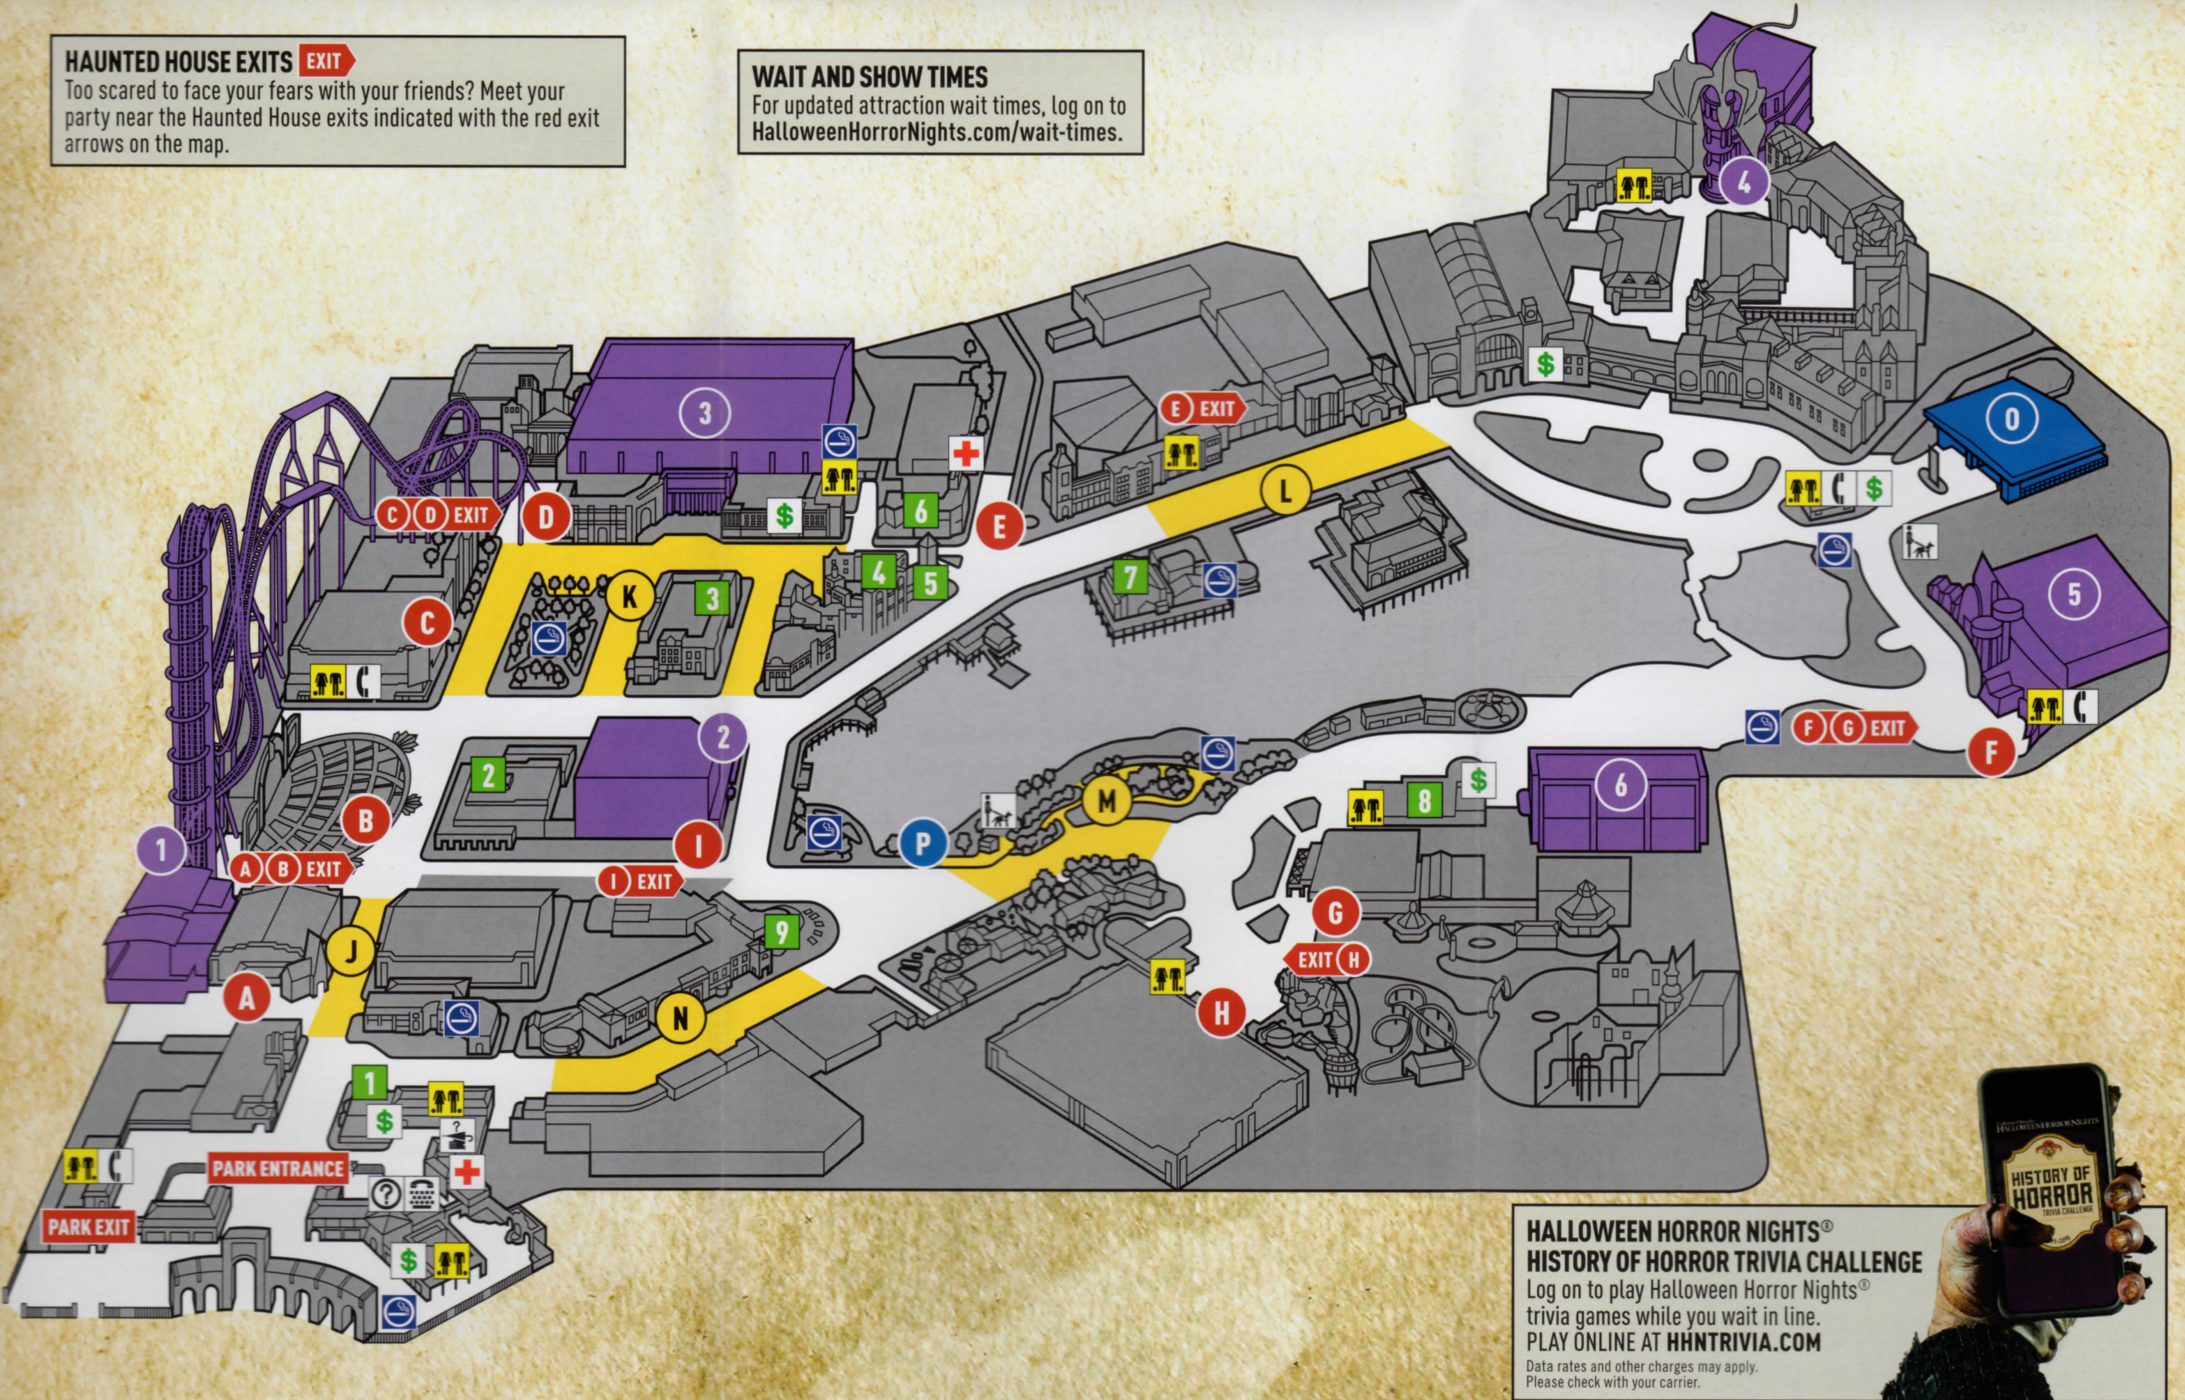

SHOWS

Sign Language interpreter available SUNDAY AND FRIDAY EVENT NIGHTS ONLY. Please see an attendant 30 minutes prior to show time for interpreter viewing.

O **BILL & TED'S EXCELLENT HALLOWEEN ADVENTURE** HHN EXPRESS FIRST SHOW ONLY

Sept. 18, 19, 25, 26 7:15pm | 8:30pm | 9:45pm | 11:15pm | 12:30am
Sept. 24, 27 7:30pm | 9:00pm | 10:30pm | 12:00am

Party on as those two most excellent dudes return to skewer the biggest names in politics, show business and pop culture.
VIDEO RECORDING AND PHOTOGRAPHY ARE STRICTLY PROHIBITED DURING THE SHOW.

P **THE CARNAGE RETURNS**

7:45pm | 8:45pm | 11:15pm | 12:15am
Jack the Clown is taking Halloween Horror Nights® back in a blaze of murderous mayhem with his army of feared followers and his companion in carnage, Chance. Remember, Jack always has the last laugh.

RIDES & ATTRACTIONS

1 **HOLLYWOOD RIP RIDE ROCKIT®**

2 **TRANSFORMERS™: THE RIDE-3D**
This attraction will be closing early due to scheduled nightly maintenance.

3 **REVENGE OF THE MUMMY®**

4 **HARRY POTTER AND THE ESCAPE FROM GRINGOTTS™**
This attraction will be closing early due to scheduled nightly maintenance.

5 **MEN IN BLACK™ ALIEN ATTACK™**

6 **THE SIMPSONS RIDE™**

HAUNTED HOUSE EXITS EXIT
Too scared to face your fears with your friends? Meet your party near the Haunted House exits indicated with the red exit arrows on the map.

WAIT AND SHOW TIMES
For updated attraction wait times, log on to HalloweenHorrorNights.com/wait-times.

HALLOWEEN HORROR NIGHTS® HISTORY OF HORROR TRIVIA CHALLENGE
Log on to play Halloween Horror Nights® trivia games while you wait in line.
PLAY ONLINE AT HHNTRIVIA.COM
Data rates and other charges may apply. Please check with your carrier.

LEGEND

- RESTROOMS
- TELEPHONES
- TELEPHONES EQUIPPED WITH TTY
- SMOKING PERMITTED
- FIRST AID
- AUTOMATED TELLER
- GUEST SERVICES
- LOST & FOUND
- SERVICE ANIMAL REST AREA
- GUEST MUST BE AT LEAST INDICATED HEIGHT
- GUEST MUST REMAIN IN STANDARD WHEELCHAIR THROUGHOUT
- GUEST MUST TRANSFER TO RIDE'S SEATING
- GUEST MUST TRANSFER TO STANDARD WHEELCHAIR
- NO LOOSE ARTICLES. FREE LOCKER AVAILABLE DURING A VISIT TO THIS RIDE.
- PARENTAL DISCRETION IS ADVISED
- OC OPEN CAPTION AVAILABLE
- ASSISTIVE LISTENING AVAILABLE
- SINGLE RIDERS WHEN AVAILABLE
- SIGN LANGUAGE INTERPRETED SHOWS SEE SHOW TIMES